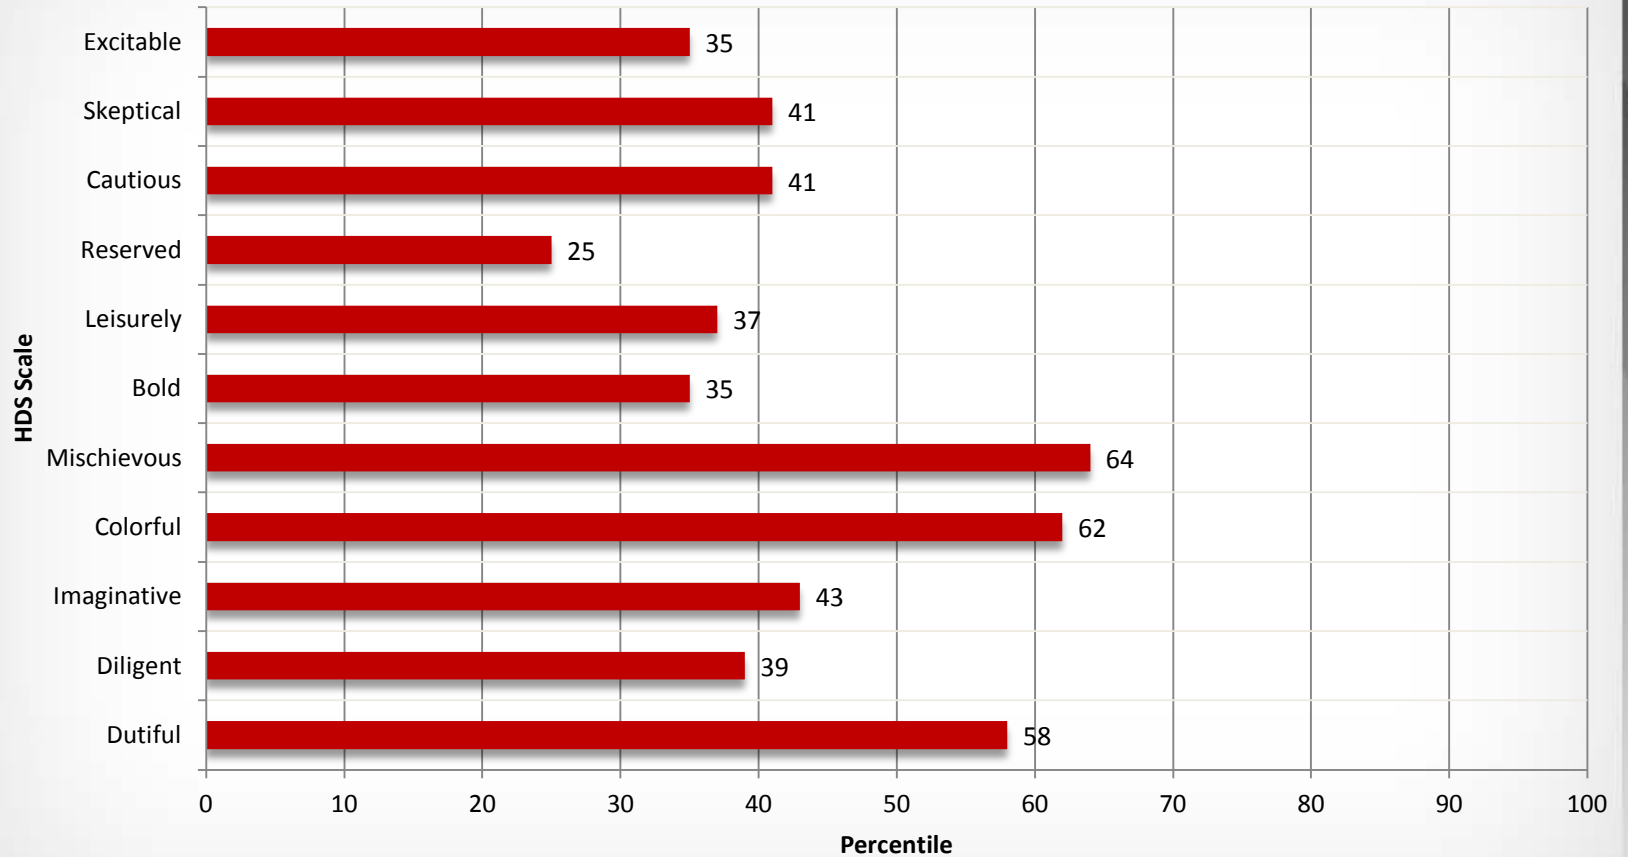

Physically Attractive Profiles

Based on relationships between
Hogan scores and ratings of
physical attractiveness

Women's View of an Attractive Man

Women's View of an Attractive Man

Women's View of an Attractive Man

Women's View of an Attractive Woman

Women's View of an Attractive Woman

Women's View of an Attractive Woman

Men's View of an Attractive Woman

Men's View of an Attractive Woman

Men's View of an Attractive Woman

Men's View of an Attractive Man

Men's View of an Attractive Man

Men's View of an Attractive Man