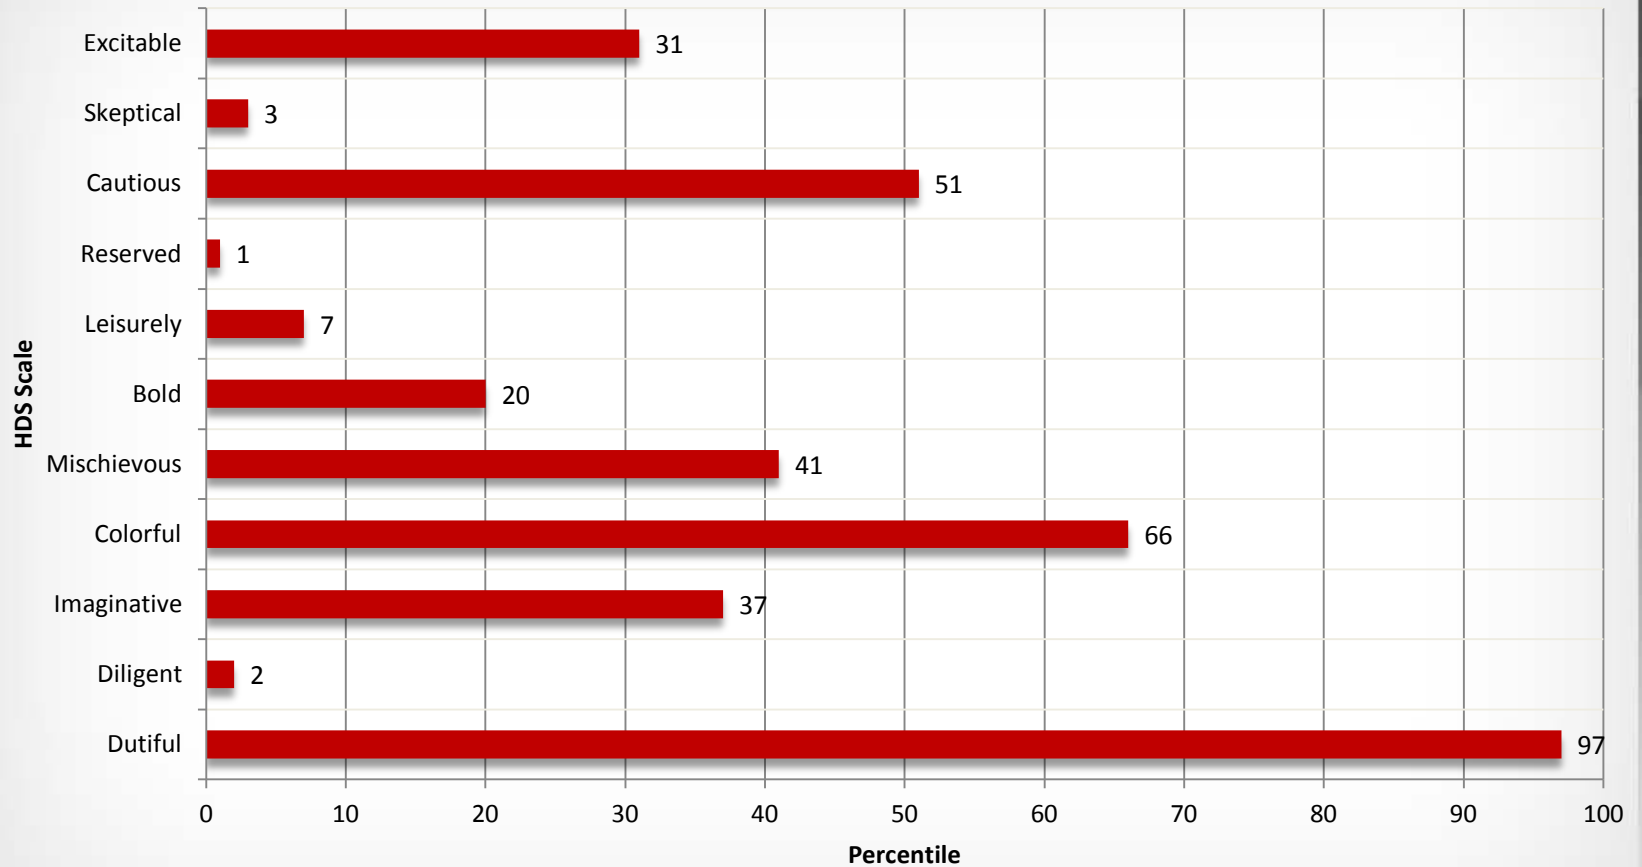

Physically Attractive Profiles

Based on relationships between
Hogan scores and ratings of
physical attractiveness

Women's View of an Attractive Man

Women's View of an Attractive Man

Women's View of an Attractive Man

Women's View of an Attractive Woman

Women's View of an Attractive Woman

Women's View of an Attractive Woman

Men's View of an Attractive Woman

Men's View of an Attractive Woman

Men's View of an Attractive Woman

Men's View of an Attractive Man

Men's View of an Attractive Man

Men's View of an Attractive Man